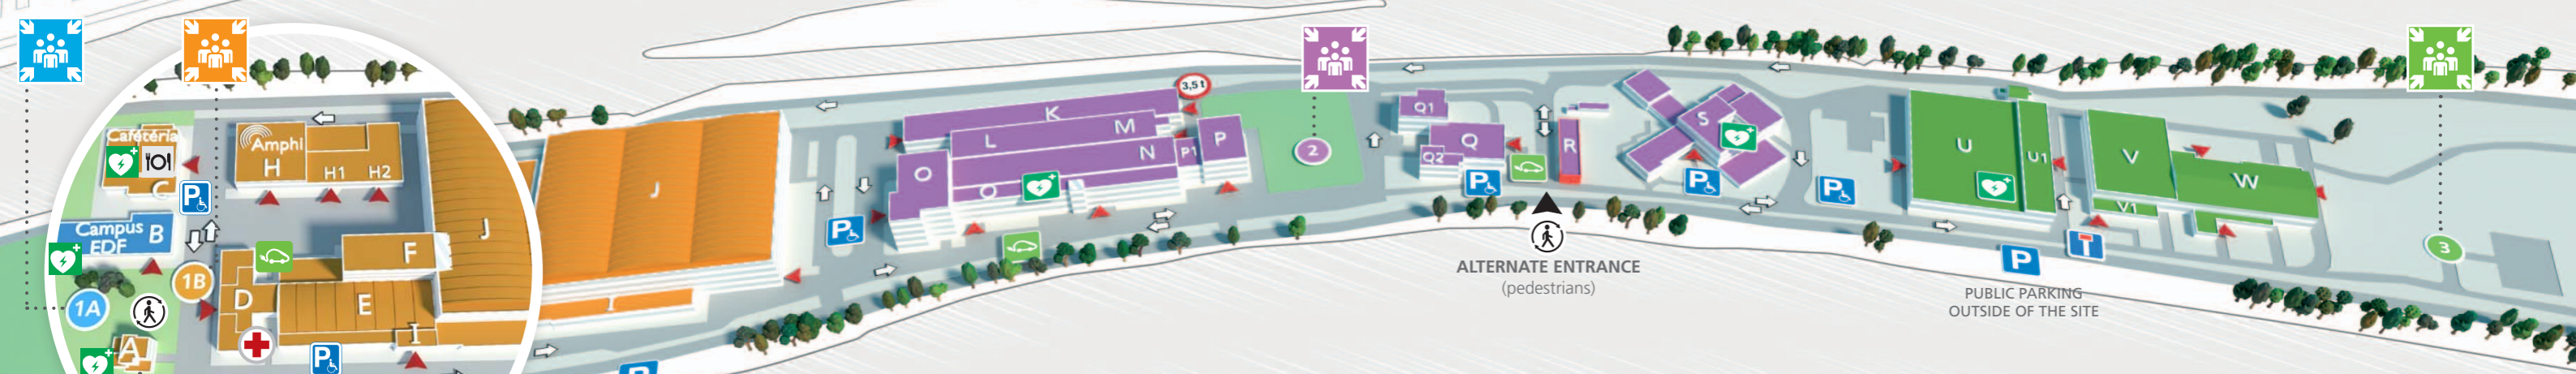

About 15 minutes by walking from the RER A station «Rueil-Malmaison» or «Chatou»

Design & Print : Helioservice +33 1 64 70 50 20

EDF lab

MAP OF
EDF
CHATOU SITE

Welcome

ALTERNATE ENTRANCE
(pedestrians)

PUBLIC PARKING
OUTSIDE OF THE SITE

PUBLIC PARKING
OUTSIDE OF THE SITE

Allow 15 minutes walk between the reception and the bottom of the Site

General safety instructions

- Form of identification needed to access the site**
- Parking in reverse only
- Speed limited to 30 km/h** throughout the site
- Normal traffic rules apply throughout the site
- The site is under video surveillance
- From internal phone: call **19**
- From mobile phone: **01 39 52 06 93**

Feel free to report any unusual or dangerous situation.

OUTDOOR MEETING PLACE

in case of emergency, follow instructions of red-helmeted evacuation staff

BUILDING

- 1A** Campus EDF
- 1B** A - C - D - E - F - H - I - J
- 2** K - L - M - N - O - P - Q - R - S
- 3** U - V - W - Tennis

EMERGENCY NUMBER
Scan me

- One-way street
- First-Aid Station
- Defibrillator
- Controlled entry
- Self service restaurant
- Disabled car park
- Electric vehicles charging point